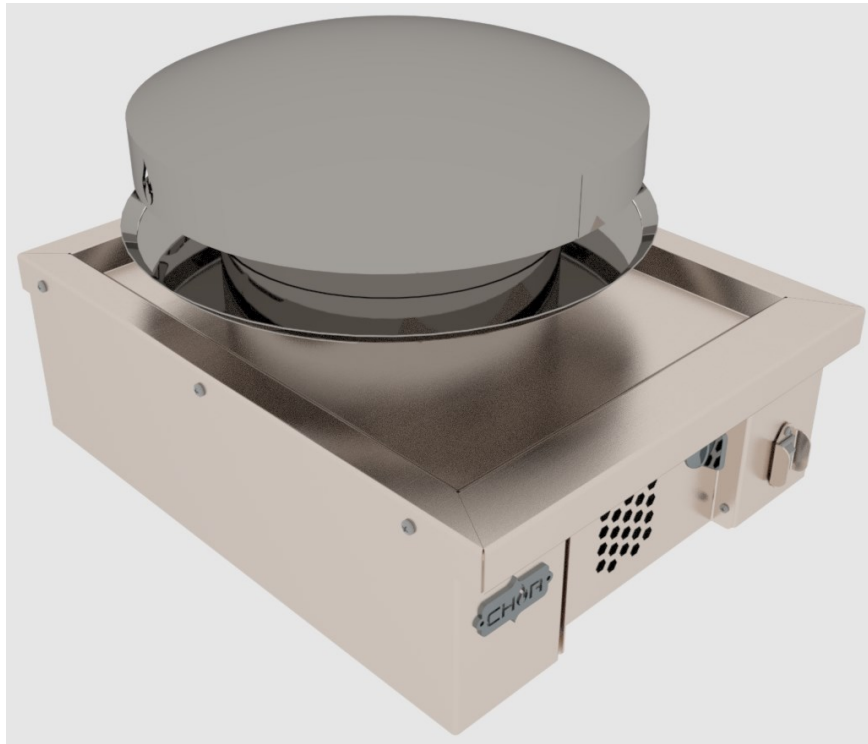

SARJ GAS FUEL

SPECIFICATION SHEET

ITEM NO	
QUANTITY	
JOB NAME	
JOB NO	

PART NUMBER DESIGNATION

CP-GFG-SARJ- - -

Fuel type (LP) for Propane (NG) for Natural Gas

Option code from option list

STANDARD FEATURES

- 14 gauge stainless steel body
- Domed grill surface
- Adjustable gas valve
- Full gas safety and igniter
- Grease drip ring
- Adjustable leveling feet
- 1/2" gas line
- Appropriate gas regulator (for gas type selected)
- Gas safety
- Two year warranty parts and labor

OPTIONS	
OPTION CODE	DESCRIPTION
FQD	1/2" FLEX QUICK DISCONNECT

SPECIFICATIONS

The CHAR gas fueled Sarj Grill is great for for cooking items such as naan breads. This unit has a heavy duty domed grill surface and is easily placed on or into a counter. To ensure performance and longevity these units are constructed entirely of 304 stainless steel.