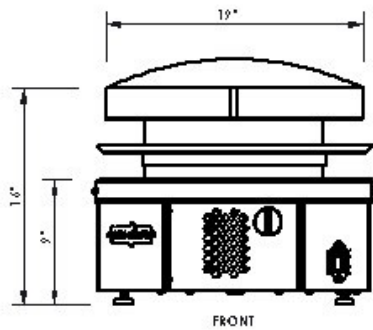

Email: info@charprd.com

2915 Losee Rd. Ste 106

N. Las Vegas, NV 89030

MODEL #	LENGTH	WIDTH	HEIGHT	FUEL LINE SIZE	ELECTRIC W/GAS SAFETY	BTU INPUT-NG	SHIPPING WEIGHT ESTIMATED
CP-GFG-SARJ-__	20 7/16	24 5/8	17 9/16	1/2	120V-1PH-5A	90,000	180 LBS.