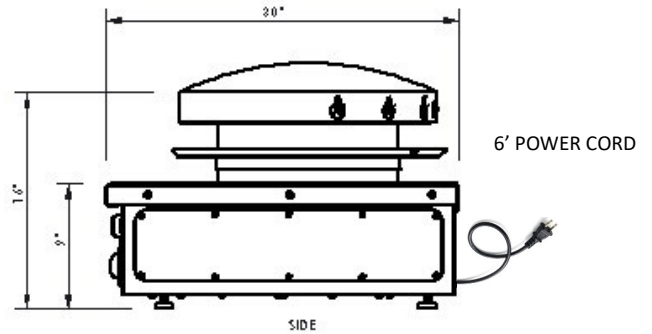

Email: info@charprd.com

2915 Losee Rd. Ste 106

N. Las Vegas, NV 89030

MODEL #	LENGTH	WIDTH	HEIGHT	FUEL LINE SIZE	ELECTRIC W/GAS SAFETY	BTU INPUT-NG	SHIPPING WEIGHT ESTIMATED
CP-GFG-SARJ-__	20 7/16	24 5/8	17 9/16	1/2	120V-1PH-5A	90,000	180 LBS.