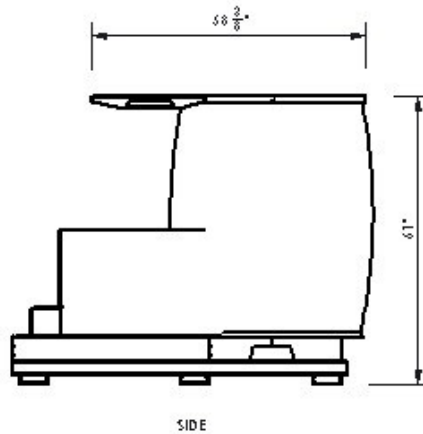

### SPECIFICATIONS

The CHAR Barrel Roasting Oven is a solid fuel, cast ceramic oven. The ceramic vessel insulates the exterior from extreme temperatures, while maintaining an ideal cooking temperature. The top opening of the ceramic cooking chamber is 25.72" opening. This allows access for hanging or grilling food items. The outside of this chamber is insulated and covered with an expanded metal mesh which functions as an attachment point for a stucco or tile finish( to be provided by others). The unit is mounted on a heavy duty frame designed for forklift mobility and ease of installation.

N. Las Vegas, NV 89030

MODEL #	LENGTH	WIDTH	SHIPPING WEIGHT ESTIMATED
CP-WFG-BRO	70 15/16"	38"	2200 LBS.