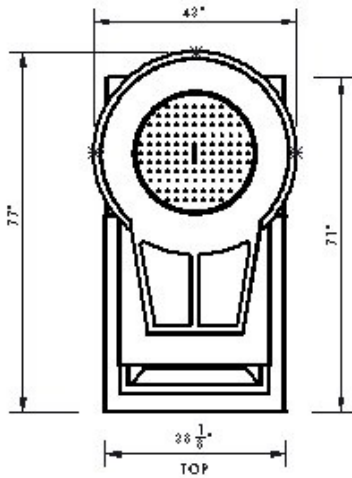

### SPECIFICATIONS

The CHAR Barrel Roasting Oven is a solid fuel, cast ceramic oven. The ceramic vessel insulates the exterior from extreme temperatures, while maintaining an ideal cooking temperature. The top opening of the ceramic cooking chamber is 25.72" opening. This allows access for hanging or grilling food items. The outside of this chamber is insulated and covered with an expanded metal mesh which functions as an attachment point for a stucco or tile finish( to be provided by others). The unit is mounted on a heavy duty frame designed for forklift mobility and ease of installation.

N. Las Vegas, NV 89030

MODEL #	LENGTH	WIDTH	SHIPPING WEIGHT ESTIMATED
CP-WFG-BRO	70 15/16"	38"	2200 LBS.