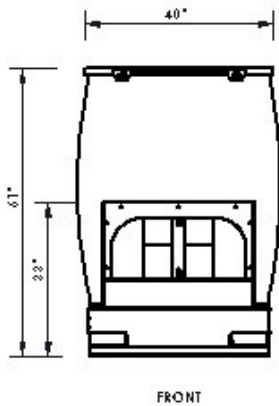

N. Las Vegas, NV 89030

MODEL #	LENGTH	WIDTH	SHIPPING WEIGHT ESTIMATED
CP-WFG-BRO	70 15/16"	38"	2200 LBS.