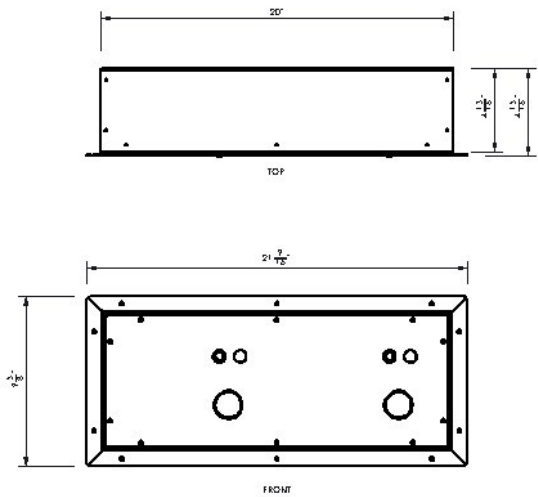

APPLIANCES WITH SOUL®

ROUND ROTATING DESSERT DISPLAY

SPECIFICATION SHEET

SPECIFICATIONS

The CHAR Round Rotating Dessert Display is a glass, three tier product display unit. This ambient temperature display case elegantly shows any dessert pastry product in a 360 degree view for maximum presentation. Speed control allows for the setting at optimal viewing pleasure and can be slowed down or turned off easily. Designed to be integral to a counter with the base hidden behind the cabinet and only the glass shelves visible. The bottom glass section is in four segments for easy removal and cleaning. The upper glass shelves are easily cleaned from the top and bottom.

ITEM NO	
QUANTITY	
JOB NAME	
JOB NO	

PART NUMBER DESIGNATION

CP-RRDD-36-_____

Option code from option list

STANDARD FEATURES

- 1/2" Thick tempered glass shelves
- Segmented bottom shelf for easy cleaning
- Dual speed controls
- Full 304 stainless steel construction
- Mirror finish stainless steel center column
- Heavy duty drive motor
- Two year warranty parts and labor

© copyright 2026

MODEL #	STANDARD DIAMETER	ELECTRIC	SHIPPING WEIGHT ESTIMATED
CP-RRDD-36-__	36	120V-1PH-20A	650 LBS.

Control box for Dessert Display

INSTALLATION INSTRUCTIONS

1. Observe all local and national codes.
2. This appliance is manufactured for commercial use ONLY. It is NOT intended for residential indoor use.
3. We upgrade our products regularly and in doing so, materials, specifications, and model numbers are subject to change without notice.