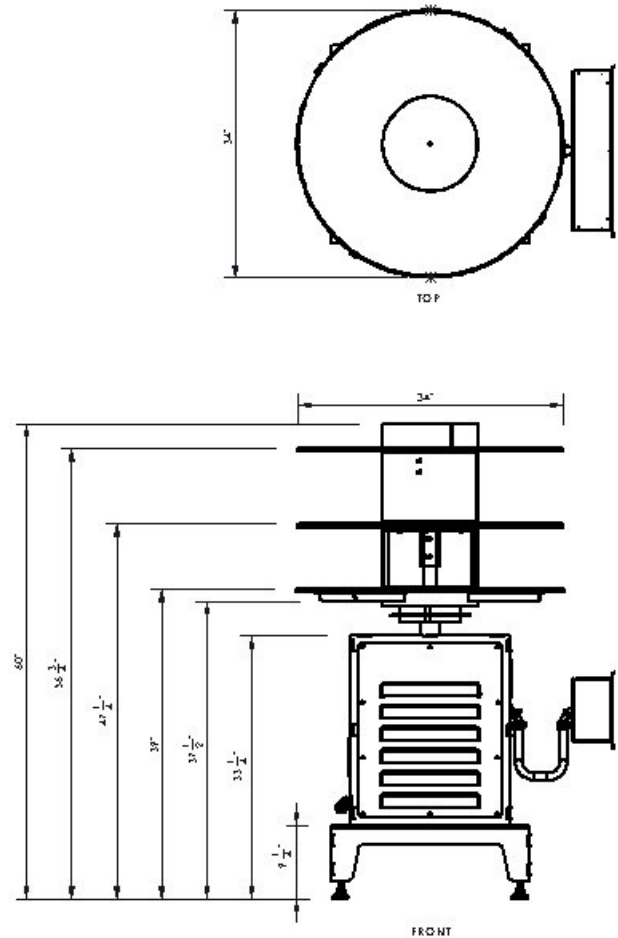

APPLIANCES WITH SOUL®

ROUND ROTATING DESSERT DISPLAY

SPECIFICATION SHEET

SPECIFICATIONS

The CHAR Round Rotating Dessert Display is a glass, three tier product display unit. This ambient temperature display case elegantly shows any dessert pastry product in a 360 degree view for maximum presentation. Speed control allows for the setting at optimal viewing pleasure and can be slowed down or turned off easily. Designed to be integral to a counter with the base hidden behind the cabinet and only the glass shelves visible. The bottom glass section is in four segments for easy removal and cleaning. The upper glass shelves are easily cleaned from the top and bottom.

ITEM NO	
QUANTITY	
JOB NAME	
JOB NO	

PART NUMBER DESIGNATION

CP-RRDD-36-_____

Option code from option list

STANDARD FEATURES

- 1/2" Thick tempered glass shelves
- Segmented bottom shelf for easy cleaning
- Dual speed controls
- Full 304 stainless steel construction
- Mirror finish stainless steel center column
- Heavy duty drive motor
- Two year warranty parts and labor

© copyright 2026

MODEL #	STANDARD DIAMETER	ELECTRIC	SHIPPING WEIGHT ESTIMATED
CP-RRDD-36-__	36	120V-1PH-20A	650 LBS.

Control box for Dessert Display

INSTALLATION INSTRUCTIONS

1. Observe all local and national codes.
2. This appliance is manufactured for commercial use ONLY. It is NOT intended for residential indoor use.
3. We upgrade our products regularly and in doing so, materials, specifications, and model numbers are subject to change without notice.